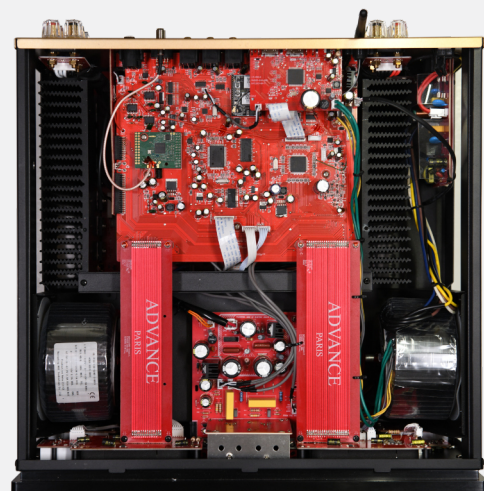

ADVANCE

PARIS

MyConnect 250

Audiophile All-in-One

The MyConnect range of products at Advance Paris are made for the music passionate who doesn't want to fill his living room with electronics.

There is a lot to be said about the MyConnect 250 connectivity... From HDMI to Phono (MM/MC), analog RCA to AES-EBU, USB for computer to multiple optical and coaxial inputs, 3 speakers zones, network (Wi-Fi / Ethernet) and Bluetooth (optional with X-FTB01 / X-FTB02). Of course it cannot be a MyConnect product if it don't have a CD player and FM/DAB tuner included.

Once all this music is inside the MyConnect 250, it gets well treated by the tube preamp right before entering the amplification stages.

Great power and sound quality starts with good power supply. The MyConnect 250 will control any loudspeaker because of its **2 toroidal transformers** located on each side of the product making it a Dual-Mono amplifier, the best amplifier typology. With **180 W per channel** in A/B Class feel free to choose any speakers, from bookshelf speakers to big towers.

Even outputs are well treated with Pre-OUT in balanced (XLR) and unbalanced (RCA) connectors. And feel free to connect 2 subwoofers if you want to with its twin subwoofer outputs.

The latest addition to the MyConnect range is a stunning performer !